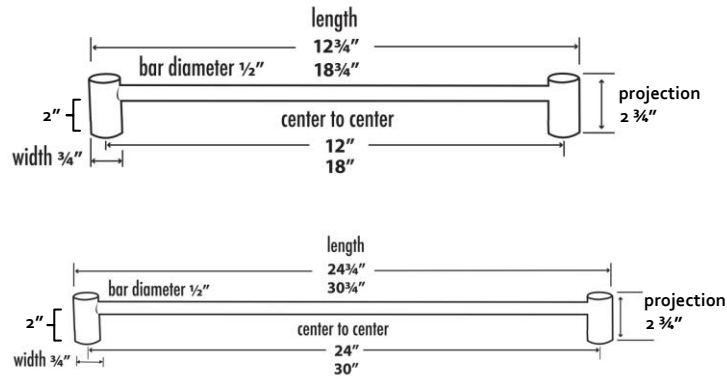

PRODUCT SHEET

SPECIFICATIONS

SPA 1
TOWEL BAR

FEATURES

- Modern styling
- Multiple finishes
- Concealed installation

WARRANTY

Limited lifetime

FINISHES

- Polished Brass/Non-lacquered (PB/NL)
- Polished Chrome (PC)
- Bronze (BRZ)
- Polished Nickel (PN)
- Satin Nickel (SN)

MATERIAL

Brass

Item#

- A7020-12**
- A7020-18**
- A7020-24**
- A7020-30**

NOTE: Dimensions and specifications are subject to change without notice.