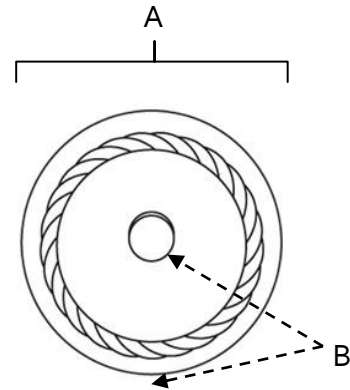

SPECIFICATIONS

**ROPE
ROSETTES**

FEATURES

Traditional styling
Multiple finishes
Concealed installation

WARRANTY

Limited lifetime

FINISHES

Polished Brass (PB)
Polished Chrome (PC)
Antique English (AE)
Antique English Matte (AEM)
Polished Antique (PA)
Satin Nickel (SN)

MATERIAL

Brass

Item#	A	B
A813-1p (for A812-1)	1"	1/8"
A813-14p (for A812-14)	1 1/4"	3/16"
A813-38p (for A812-38)	1 1/2"	3/16"

KEY:

A - Length and Width
B - Projection

NOTE: Dimensions and specifications are subject to change without notice.