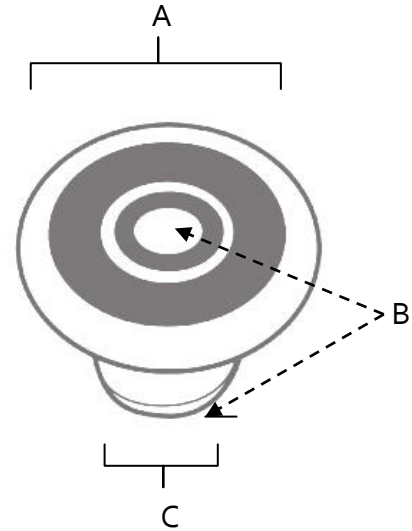

**SPECIFICATIONS**

**ROPE  
KNOBS**

**FEATURES**

- Traditional styling
- Multiple finishes
- Concealed installation

**WARRANTY**

Limited lifetime

**FINISHES**

- Polished Brass (PB)
- Polished Chrome (PC)
- Antique English (AE)
- Antique English Matte (AEM)
- Antique Pewter (AP)
- Barcelona (BARC)
- Bronze (BRZ)
- Chocolate Bronze (CHBRZ)
- Matte Black (MB)
- Polished Antique (PA)
- Polished Nickel (PN)
- Satin Nickel (SN)

**MATERIAL**

Brass

Item#	A	B	C
A817-1	1"	7/8"	9/16"
A817-14	1 1/4"	1"	5/8"
A817-34	3/4"	3/4"	3/8"
A817-38	1 1/2"	1"	11/16"
A817-45	1 3/4"	1"	3/4"

**KEY:**

- A - Length and Width
- B - Projection
- C - Mount Length and Width