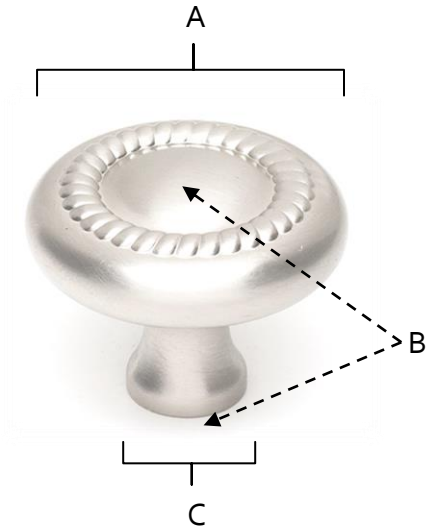

SPECIFICATIONS

**ROPE
KNOBS**

FEATURES

- Traditional styling
- Multiple finishes
- Concealed installation

WARRANTY

Limited lifetime

FINISHES

- Polished Brass (PB)
- Polished Chrome (PC)
- Antique English (AE)
- Antique English Matte (AEM)
- Polished Antique (PA)
- Satin Nickel (SN)

MATERIAL

Brass

Item#	A	B	C
A812-1	1"	7/8"	3/8"
A812-14	1 1/4"	1"	15/32"
A812-38	1 1/2"	1 1/8"	9/16"

KEY:

- A - Length and Width
- B - Projection
- C - Mount Length and Width

NOTE: Dimensions and specifications are subject to change without notice.