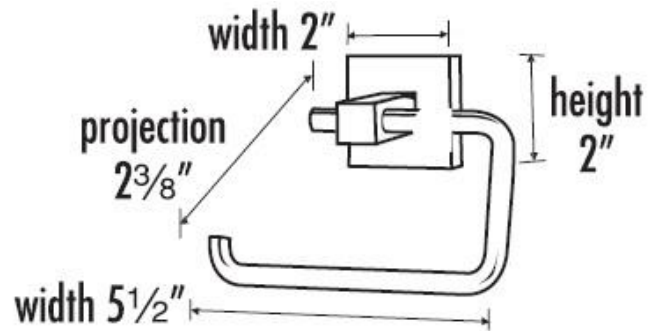

**SPECIFICATIONS**

**CONTEMPORARY II**  
SINGLE POST TISSUE HOLDER

**FEATURES**

Modern styling  
Multiple finishes  
Concealed installation

**WARRANTY**

Limited lifetime

**FINISHES**

Polished Brass/Non-lacquered (PB/NL)  
Polished Chrome (PC)  
Bronze (BRZ)  
Polished Nickel (PN)  
Satin Nickel (SN)

**MATERIAL**

Brass

**Item#**

**A8466**

NOTE: Dimensions and specifications are subject to change without notice.