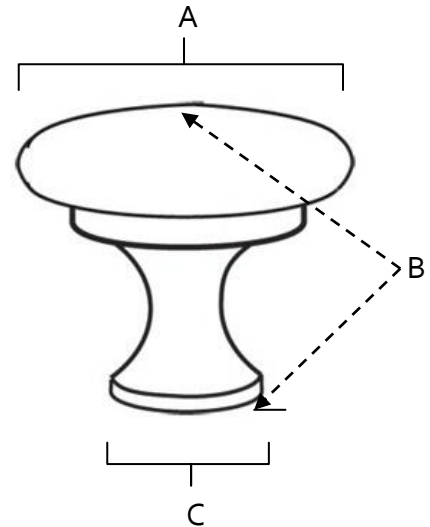

**SPECIFICATIONS**

**ROPE  
KNOBS**

**FEATURES**

- Traditional styling
- Multiple finishes
- Concealed installation

**WARRANTY**

Limited lifetime

**FINISHES**

- Polished Brass (PB)
- Polished Chrome (PC)
- Antique English (AE)
- Antique English Matte (AEM)
- Antique Pewter (AP)
- Barcelona (BARC)
- Bronze (BRZ)
- Chocolate Bronze (CHBRZ)
- Matte Black (MB)
- Polished Antique (PA)
- Polished Nickel (PN)
- Satin Nickel (SN)

**MATERIAL**

Brass

Item#	A	B	C
<b>A814-1</b>	1"	1"	9/16"
<b>A814-14</b>	1 1/4"	1"	5/8"
<b>A814-34</b>	3/4"	3/4"	3/8"
<b>A814-38</b>	1 1/2"	1"	11/16"
<b>A814-45</b>	1 3/4"	1 1/4"	3/4"

**KEY:**

- A - Length and Width
- B - Projection
- C - Mount Length and Width