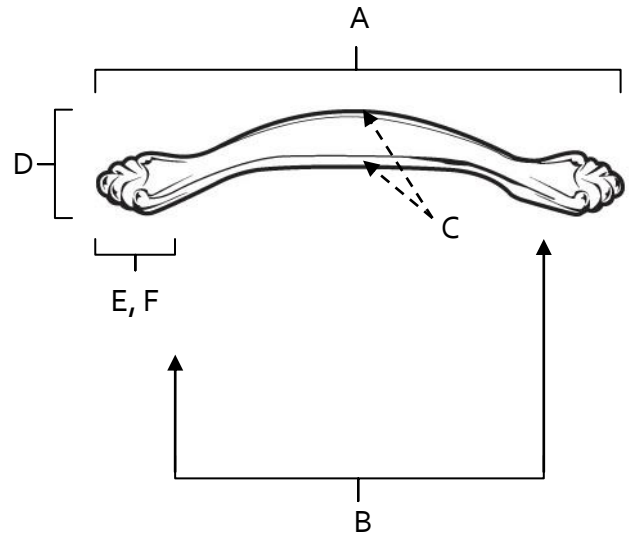

**SPECIFICATIONS**

**BELLA**  
PULL

**FEATURES**

- Traditional styling
- Multiple finishes
- Concealed installation

**WARRANTY**

Limited lifetime

**FINISHES**

- Polished Brass (PB)
- Antique English (AE)
- Antique English Matte (AEM)
- Antique Pewter (AP)
- Polished Antique (PA)
- Satin Nickel (SN)

**MATERIAL**

Brass

Item#	A	B	C	D	E (L)	F (W)
A1455-3	5"	3"	1/2"	1"	1"	3/4"
A1456-35	5 3/8"	3 1/2"	5/8"	1 1/8"	1"	3/4"

**KEY:**

- A - Overall Length
- B - Center to Center
- C - Handle Width
- D - Projection
- E - Mount Length
- F - Mount Width