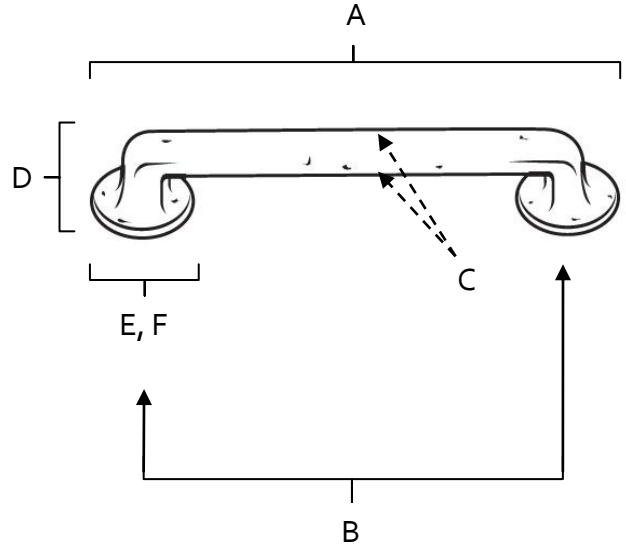

SPECIFICATIONS

SIERRA
PULLS

FEATURES

- Rustic styling
- Multiple finishes
- Concealed installation

WARRANTY

Limited lifetime

FINISHES

- Dark Bronze (DKBRZ)
- Rust Bronze (RSTBRZ)
- Iron (IRN)
- White Bronze (WHBRZ)

MATERIAL

Bronze

Item#	A	B	C	D	E (L)	F (W)
A1407-4	5 1/4"	4"	1/2"	1 1/2"	1 1/8"	7/8"
A1408-6	7 1/4"	6"	1/2"	1 1/2"	1 1/4"	1"

KEY:

- A - Overall Length
- B - Center to Center
- C - Handle Width
- D - Projection
- E - Mount Length
- F - Mount Width

NOTE: Dimensions and specifications are subject to change without notice.