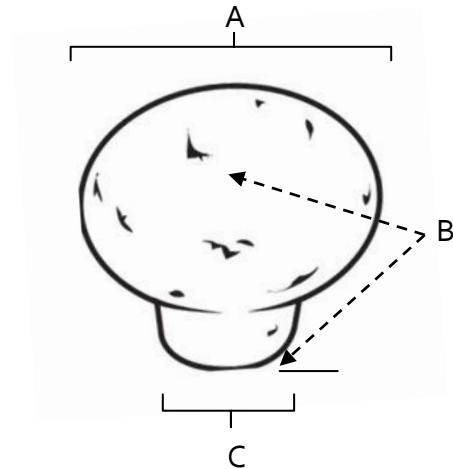

**SPECIFICATIONS**

**SIERRA**  
KNOBS

**FEATURES**

- Rustic styling
- Multiple finishes
- Concealed installation

**WARRANTY**

Limited lifetime

**FINISHES**

- Dark Bronze (DKBRZ)
- Rust Bronze (RSTBRZ)
- Iron (IRN)
- White Bronze (WHBRZ)

**MATERIAL**

Bronze

Item#	A	B	C
<b>A1403</b>	1 1/4"	1 1/4"	5/8"
<b>A1404</b>	1 1/2"	1 3/8"	3/4"
<b>A1405</b>	1 5/8"	1 1/2"	3/4"

**KEY:**

- A - Length and Width
- B - Projection
- C - Mount Length and Width