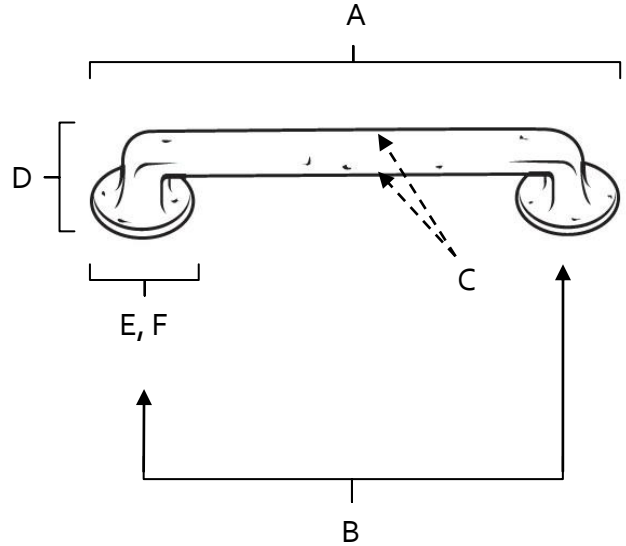

**SPECIFICATIONS**

**SIERRA**  
APPLIANCE PULLS

**FEATURES**

- Rustic styling
- Multiple finishes
- Concealed installation

**WARRANTY**

Limited lifetime

**FINISHES**

- Dark Bronze (DKBRZ)
- Rust Bronze (RSTBRZ)
- Iron (IRN)
- White Bronze (WHBRZ)

**MATERIAL**

Bronze

Item#	A	B	C	D	E (L)	F (W)
D116-AP	12"	10"	3/4"	2 5/8"	1 7/8"	1 1/2"
A1409-12	13 1/2"	12"	3/4"	1 7/8"	1 1/2"	1 1/8"
A1410-18	20"	18"	7/8"	2 1/4"	1 7/8"	1 1/2"

**KEY:**

- A - Overall Length
- B - Center to Center
- C - Handle Width
- D - Projection
- E - Mount Length
- F - Mount Width

NOTE: Dimensions and specifications are subject to change without notice.