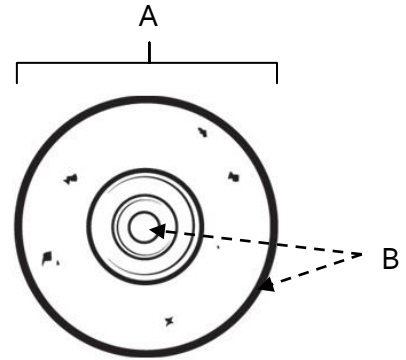

SPECIFICATIONS

**SIERRA
ROSETTES**

FEATURES

Rustic styling
Multiple finishes
Concealed installation

WARRANTY

Limited lifetime

FINISHES

Dark Bronze (DKBRZ)
Rust Bronze (RSTBRZ)
Iron (IRN)
White Bronze (WHBRZ)

MATERIAL

Bronze

Item#	A	B
A1406 • for A1404 & A1405	1 5/8"	1/8"

KEY:

A - Length and Width
B - Projection

NOTE: Dimensions and specifications are subject to change without notice.