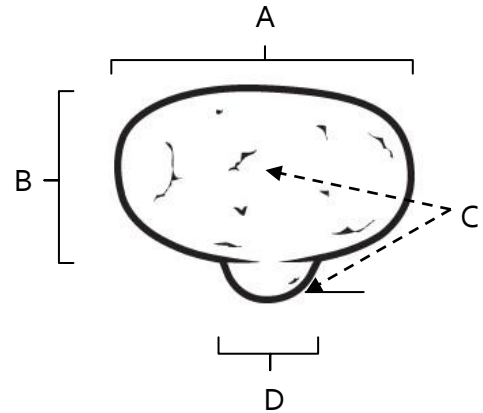

SPECIFICATIONS

SIERRA
OVAL KNOB

FEATURES

Rustic styling
Multiple finishes
Concealed installation

WARRANTY

Limited lifetime

FINISHES

Dark Bronze (DKBRZ)
Rust Bronze (RSTBRZ)
Iron (IRN)
White Bronze (WHBRZ)

MATERIAL

Bronze

Item#	A	B	C	D
A1401	1 7/8"	1"	1 1/2"	5/8"

KEY:

A - Length
B - Width
C - Projection
D - Mount Length and Width

NOTE: Dimensions and specifications are subject to change without notice.