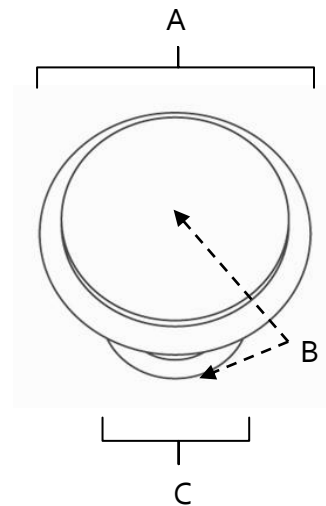

SPECIFICATIONS

**TRADITIONAL
KNOBS**

FEATURES

Traditional styling
Multiple finishes
Concealed installation

WARRANTY

Limited lifetime

FINISHES

Polished Brass (PB)
Polished Chrome (PC)
Antique Pewter (AP)
Barcelona (BARC)
Bronze (BRZ)
Chocolate Bronze (CHBRZ)
Matte Black (MB)
Polished Antique (PA)
Polished Nickel (PN)
Satin Nickel (SN)

MATERIAL

Brass

Item#	A	B	C
A1145	1 1/4"	1"	5/8"
A1146	1 1/2"	1 1/4"	3/4"

KEY:

A - Length and Width
B - Projection
C - Mount Length and Width

NOTE: Dimensions and specifications are subject to change without notice.