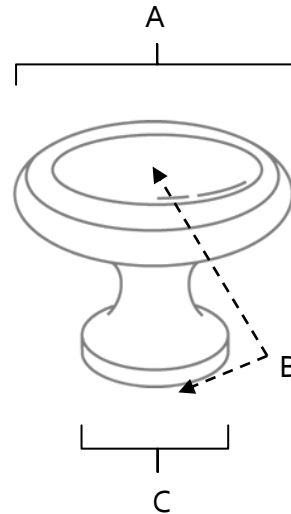

SPECIFICATIONS

**TRADITIONAL
KNOBS**

FEATURES

Traditional styling
Multiple finishes
Concealed installation

WARRANTY

Limited lifetime

FINISHES

Polished Brass (PB)
Polished Chrome (PC)
Antique English (AE)
Antique English Matte (AEM)
Antique Pewter (AP)
Barcelona (BARC)
Bronze (BRZ)
Chocolate Bronze (CHBRZ)
Matte Black (MB)
Polished Antique (PA)
Polished Nickel (PN)
Satin Nickel (SN)

MATERIAL

Brass

Item#	A	B	C
A1160	1 1/2"	1"	11/16"
A1161	1 3/4"	1 1/8"	13/16"

KEY:

A - Length and Width
B - Projection
C - Mount Length and Width

NOTE: Dimensions and specifications are subject to change without notice.