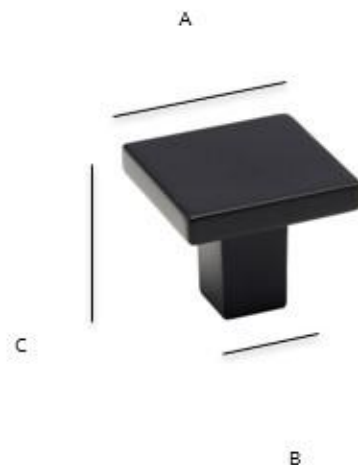

SPECIFICATIONS

STYLE CENTS

A536

FEATURES

Modern styling
Multiple finishes
Concealed installation

WARRANTY

Limited lifetime

FINISHES

Matte Black (MB)

Polished Chrome (PC)

Satin Nickel (SN)

Brushed Gold (BG)

MATERIAL

Zinc

PRODUCT SHEET

Item#	A	B	C
A536	1 3/16"	7/16"	1"

KEY:

A - Overall Length
B - Width
C - Projection

NOTE: Dimensions and specifications are subject to change without notice.