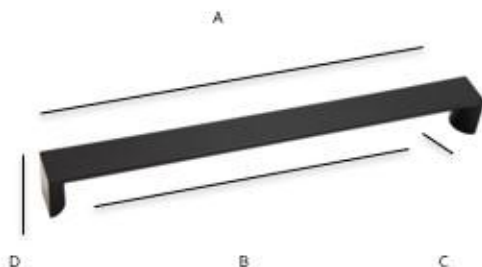

SPECIFICATIONS

STYLE CENTS

224 mm pull

A518

FEATURES

Modern styling
Multiple finishes
Concealed installation

WARRANTY

Limited lifetime

FINISHES

Matte Black (MB)

Polished Chrome (PC)

Satin Nickel (SN)

Brushed Gold (BG)

MATERIAL

Zinc

PRODUCT SHEET

KEY:

Item#	A	B	C	D
A518	9 3/16"	224	13/16"	1"
	mm			

A	-	Overall Length
B	-	Center to Center
C	-	Width
D	-	Projection

NOTE: Dimensions and specifications are subject to change without notice.