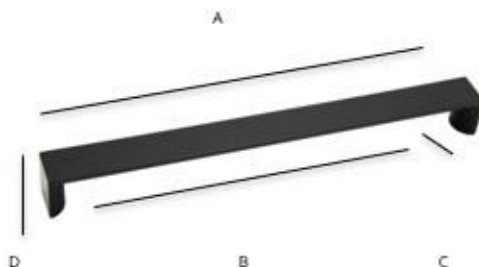

SPECIFICATIONS

STYLE CENTS

160 mm Pull

A517-160

FEATURES

Modern styling
Multiple finishes
Concealed installation

WARRANTY

Limited lifetime

FINISHES

Matte Black (MB)

Polished Chrome (PC)

Satin Nickel (SN)

Brushed Gold (BG)

MATERIAL

Zinc

PRODUCT SHEET

KEY:

Item#	A	B	C	D
A517-160	9 3/16"	160	13/16"	1"
	mm			

- A - Overall Length
- B - Center to Center
- C - Width
- D - Projection

NOTE: Dimensions and specifications are subject to change without notice.