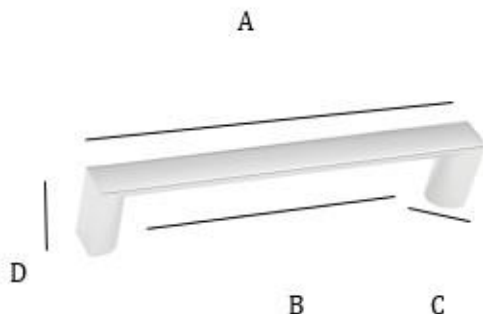

SPECIFICATIONS

STYLE CENTS

128 mm Pull

A517-128

FEATURES

Modern styling
Multiple finishes
Concealed installation

WARRANTY

Limited lifetime

FINISHES

Matte Black (MB)
Polished Chrome (PC)
Satin Nickel (SN)
Brushed Gold (BG)

MATERIAL: ZINC

PRODUCT SHEET

| Item# | A | B | C | D |
|----------|---------|--------|-------|---------|
| A517-128 | 5 5/16" | 128 mm | 7/16" | 1 1/16" |

KEY:

| | | |
|---|---|------------------|
| A | - | Overall Length |
| B | - | Center to center |
| C | - | Width |
| D | - | Projection |

NOTE: Dimensions and specifications are subject to change without notice