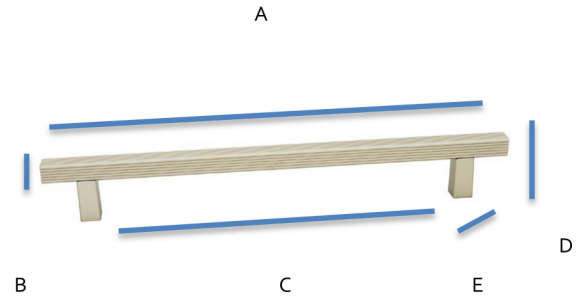

SPECIFICATIONS

Quadrato

Appliance Pull Grooved Bar

FEATURES

- Modern styling
- Multiple finishes
- Concealed installation

WARRANTY

Limited lifetime

FINISHES

- Champagne (CHP)
- Champagne/Matte Black (CHP/MB)
- Matte Black (MB)
- Matte Nickel (MN)
- Matte Nickel/Matte Black (MN/MB)

MATERIAL

Aluminum – Made in Italy

Item#	A	B	C	D	E
D2905-12	14 3/4"	5/8"	12"	2"	5/8"
D2905-18	20 3/4"	5/8"	18"	2"	5/8"
D2905-24	26 3/4"	5/8"	24"	2"	5/8"

KEY:

- A - Overall Length
- B - Width
- C - Center to Center
- D - Projection
- E - Base

NOTE: Dimensions and specifications are subject to change without notice.

T 818.882.6028 F 818.700.1540 www.alnoinc.com