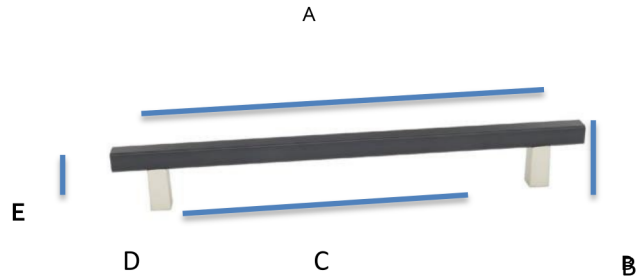

SPECIFICATIONS

QUADRATO

Appliance Pull Smooth Bar

FEATURES

Modern styling
Multiple finishes
Concealed installation

WARRANTY

Limited lifetime

FINISHES

Champagne (CHP)
Champagne/Matte Black (CHP/MB)
Matte Black (MB)
Matte Nickel (MN)
Matte Nickel/Matte Black (MN/MB)

MATERIAL

Aluminum – Made in Italy

PRODUCT SHEET

Item#	A	B	C	D	E
D2805-12	14 ¾"	2"	12"	5/8"	5/8"
D2805-18	20 ¾"	2"	18"	5/8"	5/8"
D2805-24	26 ¾"	2"	24"	5/8"	5/8"

KEY:

A - Overall Length
B - Projection
C - Center to Center
D - Base
E - Width

NOTE: Dimensions and specifications are subject to change without notice.