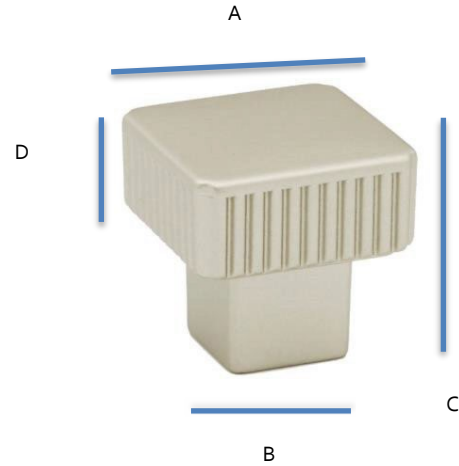

SPECIFICATIONS

Quadrato
Square Grooved Knob

FEATURES

- Modern styling
- Multiple finishes
- Concealed installation

WARRANTY

Limited lifetime

FINISHES

- Champagne (CHP)
- Champagne/Matte Black (CHP/MB)
- Matte Black (MB)
- Matte Nickel (MN)
- Matte Nickel/Matte Black (MN/MB)

MATERIAL

Aluminum – Made in Italy

Item#	A	B	C	D
A2955	1 1/4"	5/8"	1-3/16"	9/16"

KEY:

- A - Overall Length
- B - Base width
- C - Projection
- D - Top Length

NOTE: Dimensions and specifications are subject to change without notice.