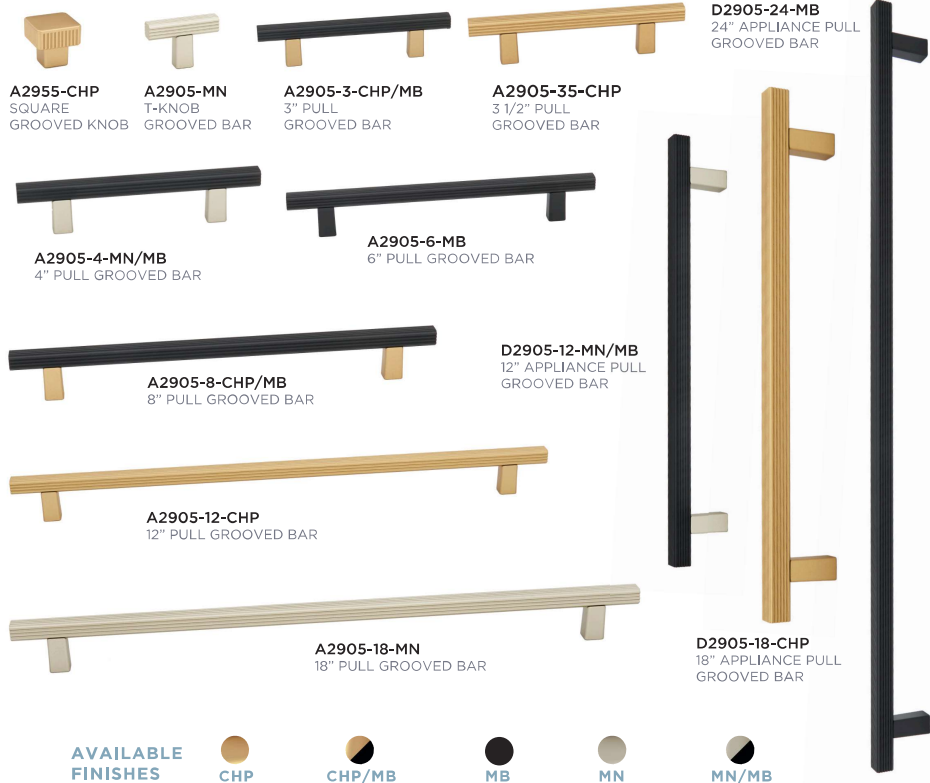

AVAILABLE FINISHES

- **CHP** Champagne
- **CHP/MB** Champagne/Matte Black
- **MB** Matte Black
- **MN** Matte Nickel
- **MN/MB** Matte Nickel/Matte Black

AVAILABLE FINISHES

- **CHP** Champagne
- **CHP/MB** Champagne/Matte Black
- **MB** Matte Black
- **MN** Matte Nickel
- **MN/MB** Matte Nickel/Matte Black

QUADRATO SMOOTH BAR		Material	CC	Length	Width	Proj.	Base	List Price Group 1 (MB)	List Price Group 2 (CHP, MN, CHP/MB, MN/MB)	
Stock No.	Weight									
A2805	2oz	T-Knob Smooth Bar	Aluminum		1 3/4"	3/8"	13/16"	7/16"	$15.95	$16.95
A2855	4oz	Square Smooth Knob	Aluminum		1 1/4"	1 1/4"	13/16"	5/8"	$13.95	$14.95
A2805-3	2oz	3" Pull Smooth Bar	Aluminum	3"	4 31/32"	7/16"	13/16"	7/16"	$19.95	$21.95
A2805-35	2.5oz	3 1/2" Pull Smooth Bar	Aluminum	3 1/2"	5 7/16"	7/16"	13/16"	7/16"	$21.95	$23.95
A2805-4	3oz	4" Pull Smooth Bar	Aluminum	4"	5 31/32"	7/16"	13/16"	7/16"	$23.95	$25.95
A2805-6	4oz	6" Pull Smooth Bar	Aluminum	6"	7 31/32"	7/16"	13/16"	7/16"	$27.95	$29.95
A2805-8	5oz	8" Pull Smooth Bar	Aluminum	8"	9 31/32"	7/16"	13/16"	7/16"	$32.95	$34.95
A2805-12	6oz	12" Pull Smooth Bar	Aluminum	12"	13 31/32"	7/16"	13/16"	7/16"	$39.95	$44.95
A2805-18	6.5oz	18" Pull Smooth Bar	Aluminum	18"	19 31/32"	7/16"	13/16"	7/16"	$48.95	$52.95
D2805-12	10oz	12" Appliance Pull Smooth Bar	Aluminum	12"	14 3/4"	5/8"	2"	5/8"	$99.95	$109.95
D2805-18	14oz	18" Appliance Pull Smooth Bar	Aluminum	18"	20 3/4"	5/8"	2"	5/8"	$119.95	$129.95
D2805-24	1.8lbs	24" Appliance Pull Smooth Bar	Aluminum	24"	26 3/4"	5/8"	2"	5/8"	$139.95	$149.95

QUADRATO GROOVED BAR		Material	CC	Length	Width	Proj.	Base	List Price Group 1 (MB)	List Price Group 2 (CHP, MN, CHP/MB, MN/MB)	
Stock No.	Weight									
A2905	2oz	T-Knob Grooved Bar	Aluminum		1 3/4"	3/8"	13/16"	7/16"	$16.95	$17.95
A2955	4oz	Square Grooved Knob	Aluminum		1 1/4"	1 1/4"	13/16"	5/8"	$14.95	$15.95
A2905-3	2oz	3" Pull Grooved Bar	Aluminum	3"	4 31/32"	7/16"	13/16"	7/16"	$21.95	$22.95
A2905-35	2.5oz	3 1/2" Pull Grooved Bar	Aluminum	3 1/2"	5 7/16"	7/16"	13/16"	7/16"	$23.95	$24.95
A2905-4	3oz	4" Pull Grooved Bar	Aluminum	4"	5 31/32"	7/16"	13/16"	7/16"	$26.95	$28.95
A2905-6	4oz	6" Pull Grooved Bar	Aluminum	6"	7 31/32"	7/16"	13/16"	7/16"	$29.95	$32.95
A2905-8	5oz	8" Pull Grooved Bar	Aluminum	8"	9 31/32"	7/16"	13/16"	7/16"	$34.95	$36.95
A2905-12	6oz	12" Pull Grooved Bar	Aluminum	12"	13 31/32"	7/16"	13/16"	7/16"	$44.95	$46.95
A2905-18	6.5oz	18" Pull Grooved Bar	Aluminum	18"	19 31/32"	7/16"	13/16"	7/16"	$52.95	$54.95
D2905-12	10oz	12" Appliance Pull Grooved Bar	Aluminum	12"	14 3/4"	5/8"	2"	5/8"	$109.95	$119.95
D2905-18	14oz	18" Appliance Pull Grooved Bar	Aluminum	18"	20 3/4"	5/8"	2"	5/8"	$129.95	$139.95
D2905-24	1.8lbs	24" Appliance Pull Grooved Bar	Aluminum	24"	26 3/4"	5/8"	2"	5/8"	$149.95	$159.95