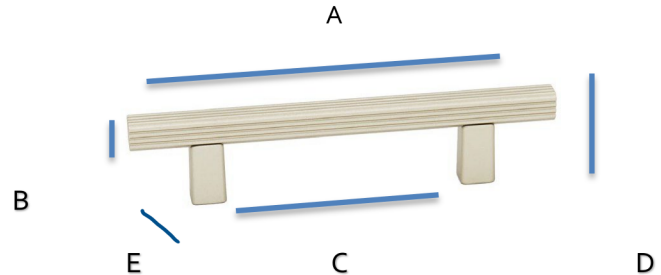

**SPECIFICATIONS**

**Quadrato**

**Pull Grooved Bar**

**FEATURES**

Modern styling  
Multiple finishes  
Concealed installation

**WARRANTY**

Limited lifetime

**FINISHES**

Champagne (CHP)  
Champagne/Matte Black (CHP/MB)  
Matte Black (MB)  
Matte Nickel (MN)  
Matte Nickel/Matte Black (MN/MB)

**MATERIAL**

Aluminum – Made in Italy

Item#	A	B	C	D	E
A2905-3	4 31/32"	7/16"	3"	13/16"	7/16"
A2905-35	5 7/16 "	7/16"	3 1/2"	13/16"	7/16"
A2905-4	5 31/32"	7/16"	4"	13/16"	7/16"
A2905-6	7 31/32"	7/16"	6"	13/16"	7/16"
A2905-8	9 31/32"	7/16"	8"	13/16"	7/16"
A2905-12	13 31/32"	7/16"	12"	13/16"	7/16"
A2905-18	19 31/32"	7/16"	18"	13/16"	7/16"

**KEY:**

- A - Overall Length
- B - Width
- C - Center to Center
- D - Projection
- E - Base Width

NOTE: Dimensions and specifications are subject to change without notice.