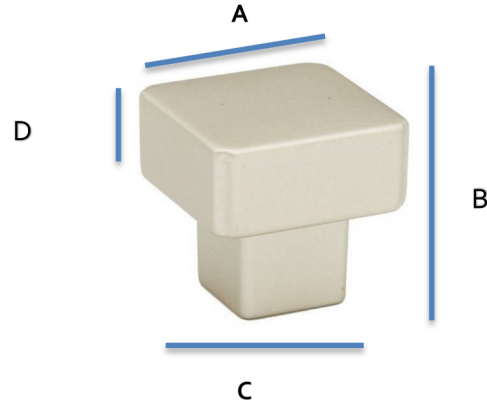

SPECIFICATIONS

QUADRATO
Square Smooth Knob

FEATURES

Modern styling
Multiple finishes
Concealed installation

WARRANTY

Limited lifetime

FINISHES

Champagne (CHP)
Champagne/Matte Black (CHP/MB)
Matte Black (MB)
Matte Nickel (MN)
Matte Nickel/Matte Black (MN/MB)

MATERIAL

Aluminum – Made in Italy

Item#	A	B	C	D
A2855	1 1/4"	1 -3/16"	5/8"	9/16"

KEY:

A - Overall Length
B - Projection
C - Base Width
D - Top Length

NOTE: Dimensions and specifications are subject to change without notice.