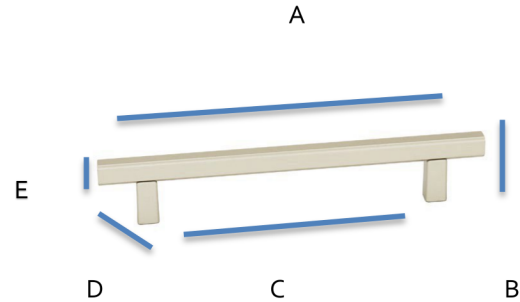

SPECIFICATIONS

QUADRATO

Pull Smooth Bar

FEATURES

- Modern styling
- Multiple finishes
- Concealed installation

WARRANTY

Limited lifetime

FINISHES

- Champagne (CHP)
- Champagne/Matte Black (CHP/MB)
- Matte Black (MB)
- Matte Nickel (MN)
- Matte Nickel/Matte Black (MN/MB)

MATERIAL

Aluminum – Made in Italy

Item#	A	B	C	D	E
A2805-3	4 31/32"	1 3/16"	3"	7/16"	7/16"
A2805-35	5 7/16"	1 3/16"	3 1/2"	7/16"	7/16"
A2805-4	5 31/32"	1 3/16"	4"	7/16"	7/16"
A2805-6	7 31/32"	1 3/16"	6"	7/16"	7/16"
A2805-8	9 31/32"	1 3/16"	8"	7/16"	7/16"

KEY:

- A - Overall Length
- B - Projection
- C - Center to Center
- D - Base Width
- E - Width

NOTE: Dimensions and specifications are subject to change without notice.