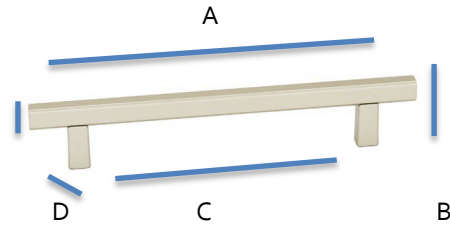

**SPECIFICATIONS**

**QUADRATO**  
Pull Smooth Bar

**FEATURES**

- Modern styling
- Multiple finishes
- Concealed installation

**WARRANTY**

Limited lifetime

**FINISHES**

- Champagne (CHP)
- Champagne/Matte Black (CHP/MB)
- Matte Black (MB)
- Matte Nickel (MN)
- Matte Nickel/Matte Black (MN/MB)

**MATERIAL**

Aluminum – Made in Italy

Item#	A	B	C	D	E
A2805-12	13 31/32"	1 3/16"	12"	7/16"	7/16"
A2805-18	19 32/32"	1 3/16"	18"	7/16"	7/16"

**KEY:**

- A - Overall Length
- B - Projection
- C - Center to Center
- D - Base Width
- E - Width