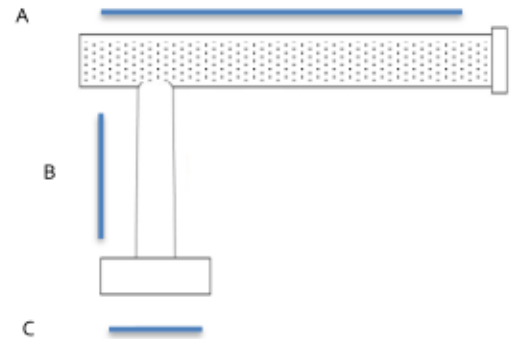

SPECIFICATIONS

Vita Bella
TISSUE HOLDER

FEATURES

- Modern styling
- Multiple finishes
- Concealed installation

WARRANTY

Limited lifetime

FINISHES

- Champagne (CHP)
- Champagne/Matte Black (CHP/MB)
- Matte Black (MB)
- Matte Nickel (MN)
- Matte Nickel/Matte Black (MN/MB)

MATERIAL

Aluminum – Made in Italy

Item#	A	B	C
A9466R	7 13/16"	2"	3 1/4"

KEY:

- A - Overall Length
- B - Base Width
- C - Projection

NOTE: Dimensions and specifications are subject to change without notice.