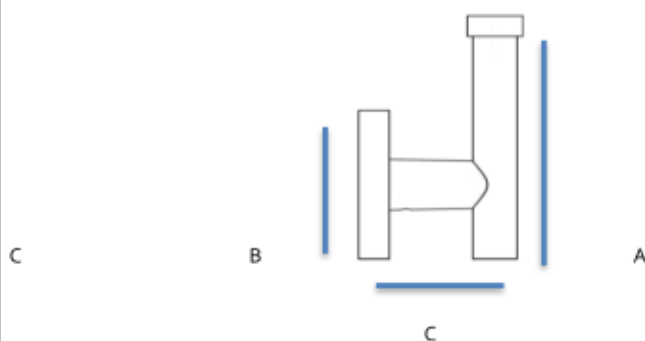

SPECIFICATIONS

Vita Bella
ROBE HOOK

FEATURES

Modern styling
Multiple finishes
Concealed installation

WARRANTY

Limited lifetime

FINISHES

Champagne (CHP)
Champagne/Matte Black (CHP/MB)
Matte Black (MB)
Matte Nickel (MN)
Matte Nickel/Matte Black (MN/MB)

MATERIAL

Aluminum – Made in Italy

Item#	A	B	C	D
A9381	3 5/16"	2"	2 1/4"	

KEY:

A - Overall Height
B - Base Width
C - Projection

NOTE: Dimensions and specifications are subject to change without notice.