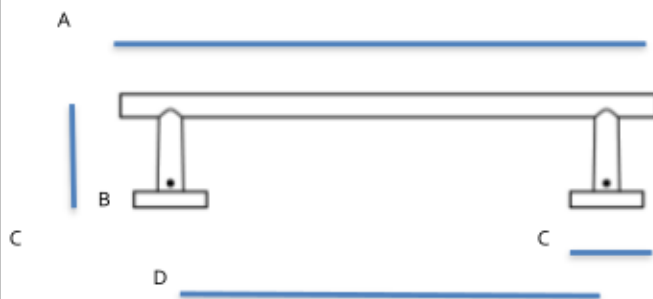

SPECIFICATIONS

Vita Bella
TOWEL BAR

FEATURES

- Modern styling
- Multiple finishes
- Concealed installation

WARRANTY

Limited lifetime

FINISHES

- Champagne (CHP)
- Champagne/Matte Black (CHP/MB)
- Matte Black (MB)
- Matte Nickel (MN)
- Matte Nickel/Matte Black (MN/MB)

MATERIAL

Aluminum – Made in Italy

PRODUCT SHEET

Item#	A	B	C	D
A9320-8	10 3/4"	3 1/8"	2"	8"
A9320-12	14 3/4"	3 1/8"	2"	12"
A9320-18	20 3/4"	3 1/8"	2"	18"
A9320-24	26 3/4"	3 1/8"	2"	24"

KEY:

- A - Overall Length
- B - Projection
- C - Base Width
- D - Center to Center