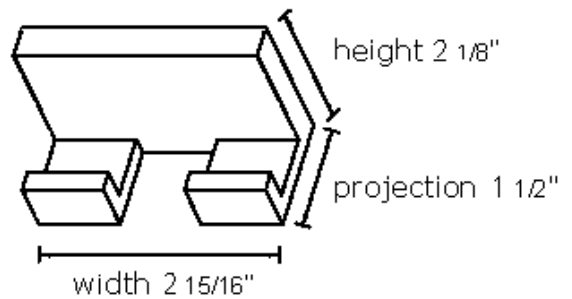

**SPECIFICATIONS**

**LINEAR**

Double Robe Hook

**A6484-SB**  
DOUBLE ROBE HOOK

**FEATURES**

Contemporary styling  
Multiple finishes

**WARRANTY**

Limited lifetime