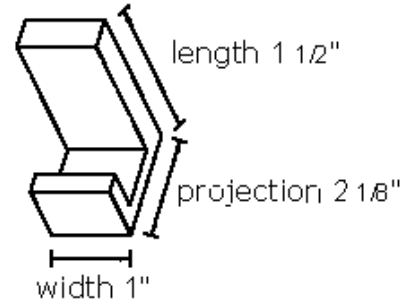

**SPECIFICATIONS**

**LINEAR**

Robe Hook

**A6482-MB**  
2 1/8" ROBE HOOK

**FEATURES**

Contemporary styling  
Multiple finishes

**WARRANTY**

Limited lifetime