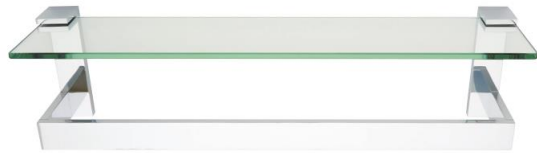

**SPECIFICATIONS**

**LINEAR**

Glass Shelf w/ Towel Bar

**A6427-18-PC**  
18" GLASS SHELF WITH TOWEL BAR

A6427-24  
24" GLASS SHELF WITH TOWEL BAR

**FEATURES**

Contemporary styling  
Multiple finishes

**WARRANTY**

Limited lifetime

**FINISHES**

Matte Black (MB)  
Polished Brass (PB)  
Polished Brass/Non-lacquered (PB/NL)  
Polished Chrome (PC)  
Polished Nickel (PN)  
Satin Brass (SB)  
Satin Nickel (SN)

**MATERIAL**