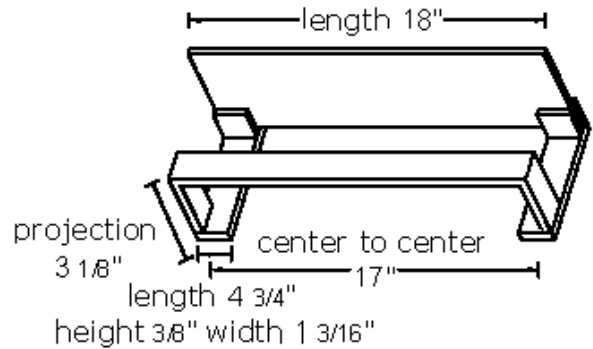

**SPECIFICATIONS**

**LINEAR**

Glass Shelf w/ Towel Bar

**A6427-18-PC**  
18" GLASS SHELF WITH TOWEL BAR

A6427-24  
24" GLASS SHELF WITH TOWEL BAR

**FEATURES**

Contemporary styling  
Multiple finishes

**WARRANTY**

Brass

**PRODUCT SHEET**

**Item#**

**A6427-18**

**A6427-24**

NOTE: Dimensions and specifications are subject to change without notice.