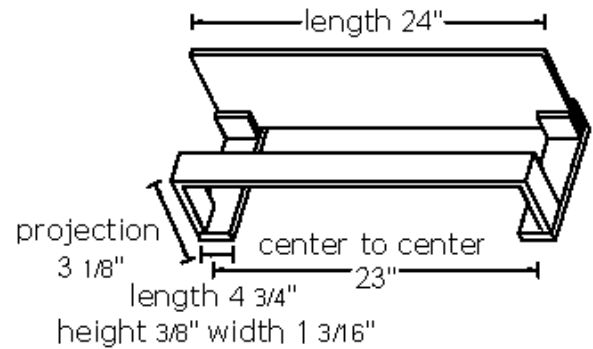

**SPECIFICATIONS**

**LINEAR**

Glass Shelf w/ Towel Bar

**A6427-18-PC**  
18" GLASS SHELF WITH TOWEL BAR

A6427-24  
24" GLASS SHELF WITH TOWEL BAR

**FEATURES**

Contemporary styling  
Multiple finishes

**WARRANTY**

Brass

**PRODUCT SHEET**

**Item#**

**A6427-18**

**A6427-24**

NOTE: Dimensions and specifications are subject to change without notice.