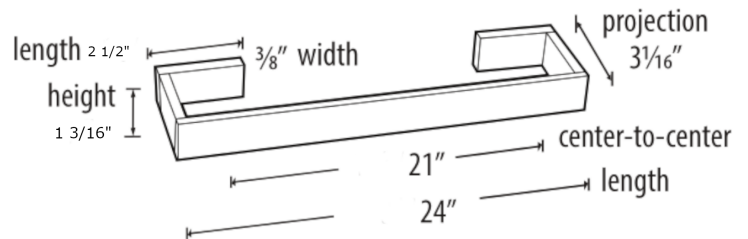

Item#

A6420-24

NOTE: Dimensions and specifications are subject to change without notice.