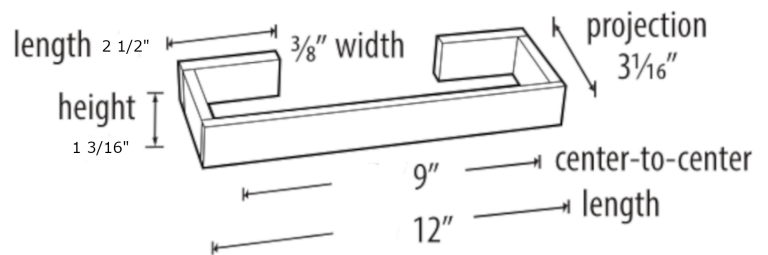

Item#

A6420-12

NOTE: Dimensions and specifications are subject to change without notice.