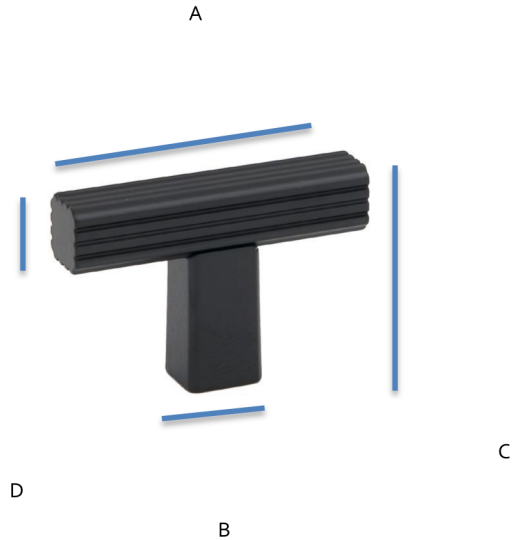

SPECIFICATIONS

Quadrato
T-knob Grooved Bar

FEATURES

- Modern styling
- Multiple finishes
- Concealed installation

WARRANTY

Limited lifetime

FINISHES

- Champagne (CHP)
- Champagne/Matte Black (CHP/MB)
- Matte Black (MB)
- Matte Nickel (MN)
- Matte Nickel/Matte Black (MN/MB)

MATERIAL

Aluminum – Made in Italy

Item#	A	B	C	D
A2905	1 3/4"	7/16"	1 3/16"	7/16"

KEY:

- A - Overall Length
- B - Base
- C - Projection
- D - Width

NOTE: Dimensions and specifications are subject to change without notice.