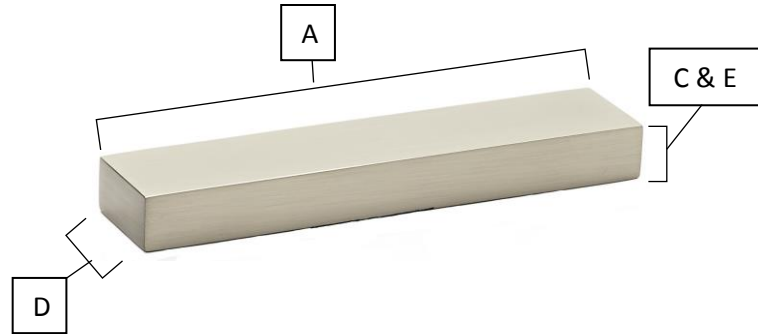

SPECIFICATIONS

TEMPO
PULLS

PRODUCT SHEET

FEATURES

- Modern styling
- Multiple finishes
- Concealed installation

WARRANTY

Limited lifetime

FINISHES

- Matte Black (MB)
- Polished Brass (PB)
- Polished Brass/ No Lacquer (PB/NL)
- Polished Chrome (PC)
- Polished Nickel (PN)
- Satin Brass (SB)
- Satin Nickel (SN)

MATERIAL

Brass

Item#	A	B	C	D	E
A440-15	2"	1 1/2"	1/2"	1"	1/2"
A440-4	4 1/2"	4"	1/2"	1"	1/2"
A440-6	6 1/2"	6"	1/2"	1"	1/2"
A440-8	8 1/2"	8"	1/2"	1"	1/2"
A440-12	12 1/2"	12"	1/2"	1"	1/2"
A440-18	18 1/2"	18"	1/2"	1"	1/2"

KEY:

- A - Overall Length
- B - Center to Center
- C - Handle Width
- D - Projection
- E - Base Width

NOTE: Dimensions and specifications are subject to change without notice.