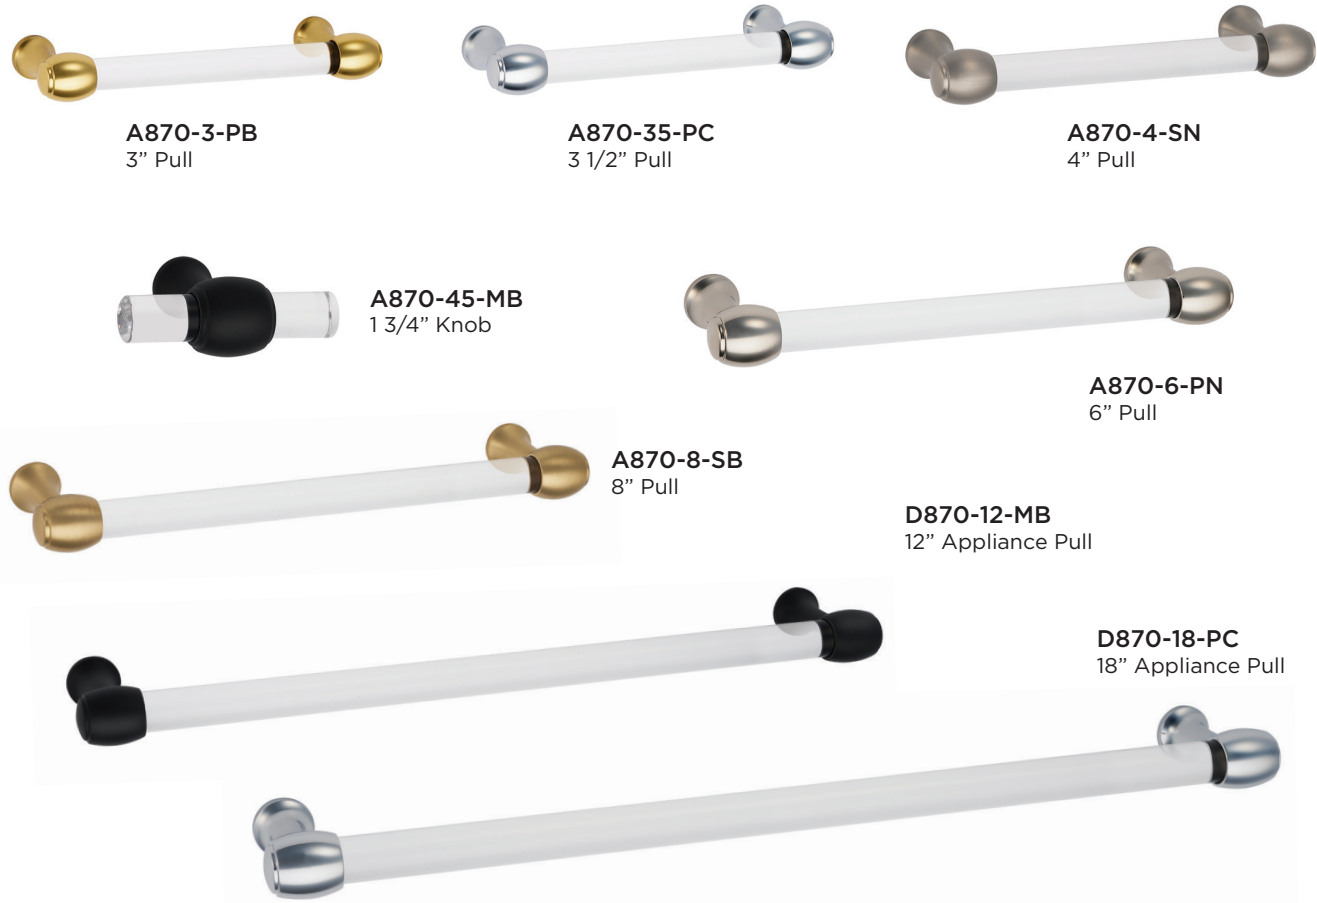

A870-3-PB
3" Pull

A870-35-PC
3 1/2" Pull

A870-4-SN
4" Pull

A870-45-MB
1 3/4" Knob

A870-6-PN
6" Pull

A870-8-SB
8" Pull

D870-12-MB
12" Appliance Pull

D870-18-PC
18" Appliance Pull

AVAILABLE FINISHES

ACRYLIC ROYALE												
Stock No.	Weight	Description	Material	CC	Length	Width	Proj.	Base Width	List Price Group 1 (PB, PB/NL, PC)	List Price Group 2 (PN)	List Price Group 3 (MB, SB, SN)	List Price Group 4 *SPECIAL FINISHES
A870-3	1.5 oz	3" Pull	Brass/ Acrylic	3"	3 3/4"	5/8"	1 3/8"	1/2"	$24.95	$26.95	$28.95	$32.00
A870-35	1.5 oz	3 1/2" Pull	Brass/ Acrylic	3 1/2"	4 1/4"	5/8"	1 3/8"	1/2"	$26.95	$28.95	$30.95	$34.00
A870-4	1.8 oz	4" Pull	Brass/ Acrylic	4"	4 3/4"	5/8"	1 3/8"	1/2"	$28.95	$30.95	$32.95	$36.00
A870-45	1 oz	1 3/4" Knob	Brass/ Acrylic		1 3/4"	5/8"	1 3/8"	1/2"	$13.95	$15.95	$16.95	$19.00
A870-6	4 oz	6" Pull	Brass/ Acrylic	6"	7"	3/4"	1 3/4"	1 1/16"	$36.95	$38.95	$40.95	$46.00
A870-8	4.5oz	8" Pull	Brass/ Acrylic	8"	9"	3/4"	1 3/4"	1 1/16"	$42.95	$44.95	$46.95	$54.00
D870-12	7 oz	12" Appliance Pull	Brass/ Acrylic	12"	13 1/8"	7/8"	2 7/8"	3/4"	$104.95	$109.95	$114.95	$130.00
D870-18	8.5 oz	18" Appliance Pull	Brass/ Acrylic	18"	19 1/8"	7/8"	2 7/8"	3/4"	$114.95	$119.95	$124.95	$140.00

REPLACEMENT ROYALE CLEAR ACRYLIC BARS ONLY					
Stock No.	Description	Material	CC	Bar Diameter	List Price
B0870-3	3" Bar Only for A870-3	Acrylic	3"	3/8"	$9.00
B0870-35	3 1/2" Bar Only for A870-35	Acrylic	3 1/2"	3/8"	$11.00
B0870-4	4" Bar Only for A870-4	Acrylic	4"	3/8"	$13.00
B0870-6	6" Bar Only for A870-6	Acrylic	6"	1/2"	$15.00
B0870-8	8" Bar Only for A870-8	Acrylic	8"	1/2"	$20.00
B0870-12	12" Bar Only for D870-12	Acrylic	12"	9/16"	$40.00
B0870-18	18" Bar Only for D870-18	Acrylic	18"	9/16"	$50.00

* If your desired Alno, Inc. finish is not listed in Group 1, 2, or 3 please use Group 4 for Special finish pricing and see page #A for its special order form. Group 4 products are non-cancelable and non-returnable. Please allow 4-6 weeks for all special order finishes. Gold, Pewter, and Antique Nickel are custom finishes please contact customer service for pricing and lead-time for these (3) custom finishes.