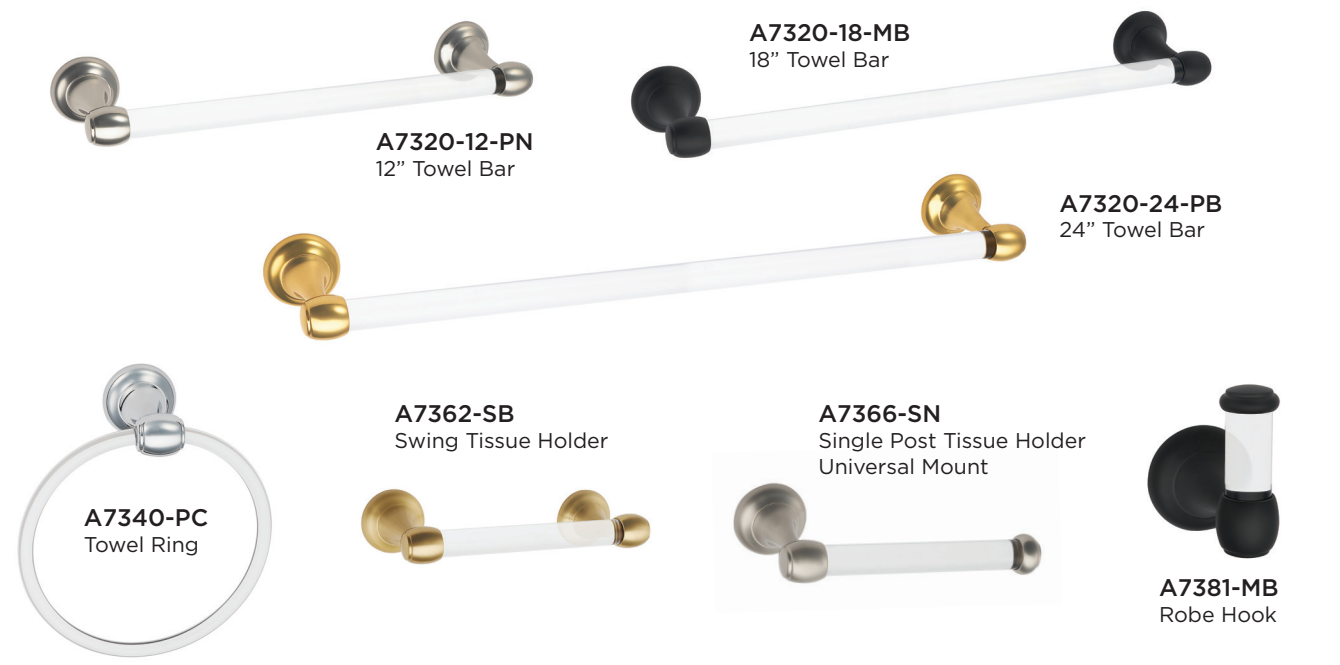

AVAILABLE FINISHES

- **MB** Matte Black
- **PB** Polished Brass
- **PB/NL** Polished Brass / No Lacquer
- **PC** Polished Chrome
- **PN** Polished Nickel
- **SB** Satin Brass
- **SN** Satin Nickel

AVAILABLE FINISHES

- **MB** Matte Black
- **PB** Polished Brass
- **PB/NL** Polished Brass / No Lacquer
- **PC** Polished Chrome
- **PN** Polished Nickel
- **SB** Satin Brass
- **SN** Satin Nickel

ACRYLIC CONTEMPORARY							
Stock No.	Weight	Description	Material	List Price Group 1 (PB, PB/NL, PC)	List Price Group 2 (PN)	List Price Group 3 (MB, SB, SN)	List Price Group 4 *SPECIAL FINISHES
A7220-12	14.5 oz	12" Towel Bar	Brass / Acrylic	$134.95	$139.95	$144.95	$165.00
A7220-18	1 lb	18" Towel Bar	Brass / Acrylic	$139.95	$144.95	$149.95	$170.00
A7220-24	1.2 lb	24" Towel Bar	Brass / Acrylic	$149.95	$154.95	$159.95	$180.00
A7240	6.8 oz	Towel Ring	Brass / Acrylic	$79.95	$84.95	$89.95	$100.00
A7266	7.5 oz	Single Post Tissue Holder Universal Mount	Brass / Acrylic	$79.95	$84.95	$89.95	$100.00
A7281	6.3 oz	Robe Hook	Brass / Acrylic	$64.95	$67.95	$69.95	$80.00

ROYALE CONTEMPORARY							
Stock No.	Weight	Description	Material	List Price Group 1 (PB, PB/NL, PC)	List Price Group 2 (PN)	List Price Group 3 (MB, SB, SN)	List Price Group 4 *SPECIAL FINISHES
A7320-12	1 lb	12" Towel Bar	Brass/ Acrylic	$129.95	$134.95	$139.95	$160.00
A7320-18	1.2 lb	18" Towel Bar	Brass/ Acrylic	$134.95	$139.95	$144.95	$165.00
A7320-24	1.4 lb	24" Towel Bar	Brass/ Acrylic	$144.95	$149.95	$154.95	$175.00
A7340	9 oz	Towel Ring	Brass/ Acrylic	$74.95	$79.95	$84.95	$95.00
A7362	15 oz	Swing Tissue Holder	Brass/ Acrylic	$124.95	$129.95	$134.95	$155.00
A7366	9 oz	Single Post Tissue Holder Universal Mount	Brass/ Acrylic	$79.95	$84.95	$89.95	$100.00
A7381	7.2 oz	Robe Hook	Brass/ Acrylic	$64.95	$67.95	$69.95	$80.00

REPLACEMENT CONTEMPORARY CLEAR ACRYLIC BARS & RING ONLY			
Stock No.	Description	Material	List Price
B07212	12" Acrylic Bar Only for A7220-12	Acrylic	$40.00
B07218	18" Acrylic Bar Only for A7220-18	Acrylic	$45.00
B07224	24" Acrylic Bar Only for A7220-24	Acrylic	$55.00
B07240	Ring Only for A7240	Acrylic	$34.00

REPLACEMENT ROYALE CLEAR ACRYLIC BARS & RING ONLY			
Stock No.	Description	Material	List Price
B07312	12" Acrylic Bar Only for A7320-12	Acrylic	$35.00
B07318	18" Acrylic Bar Only for A7320-18	Acrylic	$40.00
B07324	24" Acrylic Bar Only for A7320-24	Acrylic	$50.00
B07340	Ring Only for A7340	Acrylic	$32.00

* If your desired Alno, Inc. finish is not listed in Group 1, 2, or 3 please use Group 4 for Special finish pricing and see page #A for its special order form. Group 4 products are non-cancelable and non-returnable. Please allow 4-6 weeks for all special order finishes. Special Finishes are Antique English, Antique English Matte, Barcelona, Bronze, Chocolate Bronze and Polished Antique.