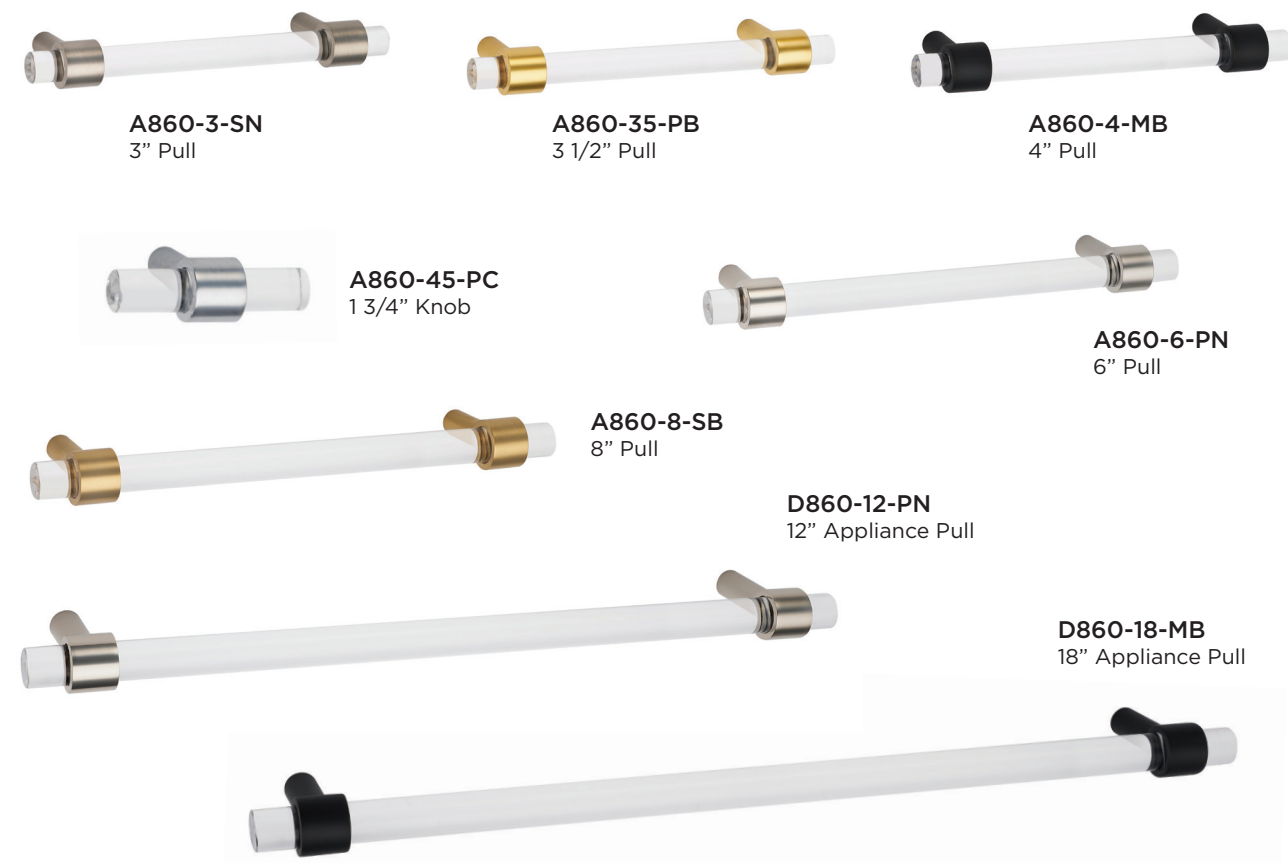

"Creations"[®]
by
ALNO, INC.

ACRYLIC

CABINET HARDWARE &
BATHROOM ACCESSORIES

CABINET HARDWARE

All items in our Acrylic collections are transparent.

A860-3-SN
3" Pull

A860-35-PB
3 1/2" Pull

A860-4-MB
4" Pull