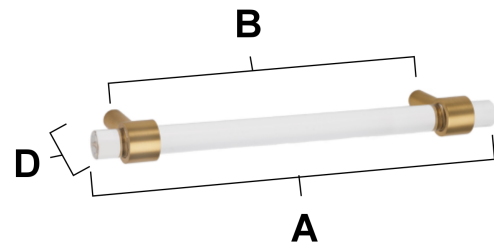

**SPECIFICATIONS**

Acrylic Contemporary  
Pulls

**FEATURES**

- Modern styling
- Multiple finishes
- Concealed installation

**WARRANTY**

Limited lifetime

**FINISHES**

- Polished Brass (PB)
- Polished Brass/No Lacquer (PB/NL)
- Polished Chrome (PC)
- Polished Nickel (PN)
- Matte Black (MB)
- Satin Brass (SB)
- Satin Nickel (SN)

**MATERIAL**

Brass

Item#	A	B	C	D	E
A860-3	4 1/8"	3"	1/2"	1 3/8"	5/16"
A860-35	4 3/4"	3 1/2"	1/2"	1 3/8"	5/16"
A860-4	5 1/4"	4"	1/2"	1 3/8"	5/16"
A860-6	7 1/2"	6"	3/4"	1 3/4"	3/8"
A860-8	9 1/2"	8"	3/4"	1 3/4"	3/8"

**KEY:**

- A - Overall Length
- B - Center to Center
- C - Handle Width
- D - Projection
- E - Base Width

NOTE: Dimensions and specifications are subject to change without notice.