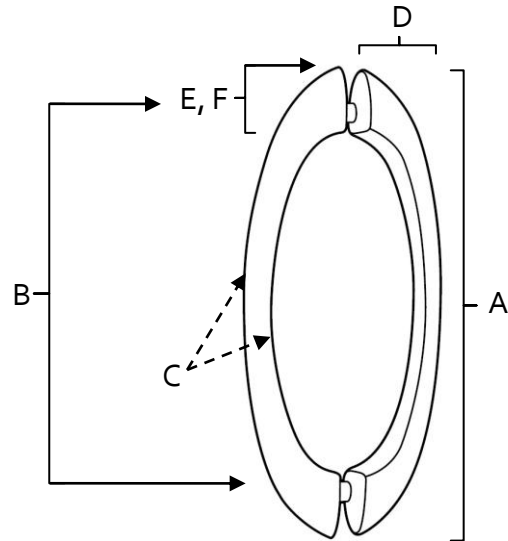

SPECIFICATIONS

C855 SERIES
BACK-TO-BACK PULLS

FEATURES

- Contemporary styling
- Multiple finishes
- Concealed installation

WARRANTY

Limited lifetime

FINISHES

- Barcelona (BARC)
- Bronze (BRZ)
- Chocolate Bronze (CHBRZ)
- Matte Black (MB)
- Polished Antique (PA)
- Polished Brass (PB)
- Polished Brass/Non-lacquered (PB/NL)
- Polished Chrome (PC)
- Polished Nickel (PN)
- Satin Nickel (SN)

MATERIAL

Brass

Item#	A	B	C	D	E (L)	F (W)
G855-6	7 3/8"	6"	1/2"	1 1/2"	1"	7/8"
G855-8	9 1/2"	8"	5/8"	1 1/2"	1 1/8"	1"

KEY:

- A - Overall Length
- B - Center to Center
- C - Handle Width
- D - Projection
- E - Mount Length
- F - Mouth Width