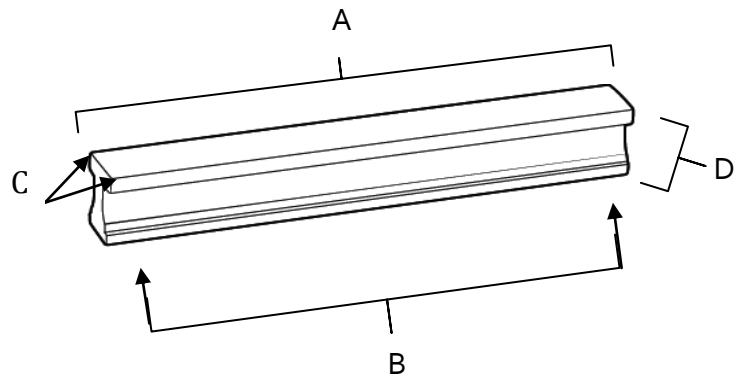

**SPECIFICATIONS**

**LINEAR  
TAB PULLS**

**FEATURES**

- Modern styling
- Multiple finishes
- Concealed installation

**WARRANTY**

Limited lifetime

**FINISHES**

- Bronze (BRZ)
- Matte Black (MB)
- Polished Brass (PB)
- Polished Brass/Non-Lacquered (PB/NL)
- Polished Chrome (PC)
- Polished Nickel (PN)
- Satin Brass (SB)
- Satin Nickel (SN)

**MATERIAL**

Brass

Item#	A	B	C	D
A965-8	8 1/2"	8"	5/8"	7/8"
A965-12	12 1/2"	12"	5/8"	7/8"
A965-18	18 1/2"	18"	5/8"	7/8"

**KEY:**

- A - Overall Length
- B - Center to Center
- C - Width
- D - Projection

NOTE: Dimensions and specifications are subject to change without notice.