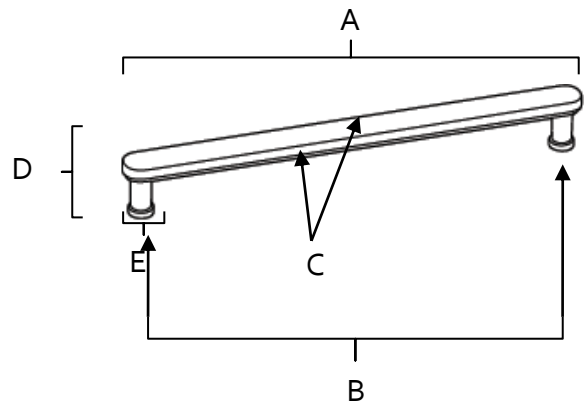

MATERIAL

Brass

Item#	A	B	C	D	E (L) (W)
A717-8	8 3/4"	8"	3/4"	1 1/8"	1/2"
A717-12	12 3/4"	12"	3/4"	1 1/2"	1/2"
A717-18	18 3/4"	18"	3/4"	1 1/2"	1/2"

KEY:

- A - Overall Length
- B - Center to Center
- C - Handle Width
- D - Projection
- E - Mount Length