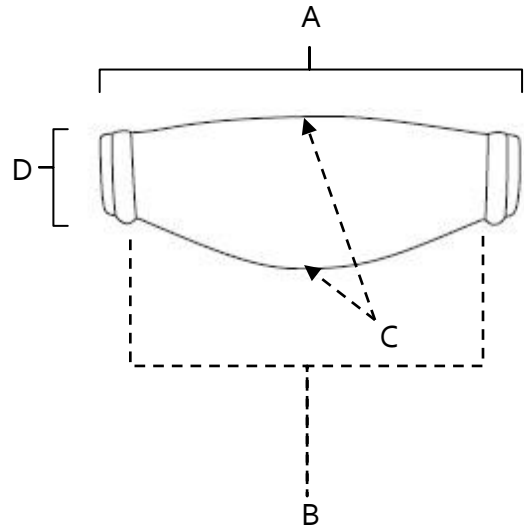

SPECIFICATIONS

**CHARLIE'S COLLECTION
CUP PULLS**

FEATURES

- Transitional styling
- Multiple finishes
- Concealed installation

WARRANTY

Limited lifetime

FINISHES

- Antique English (AE)
- Antique English Matte (AEM)
- Barcelona (BARC)
- Bronze (BRZ)
- Chocolate Bronze (CHBRZ)
- Matte Black (MB)
- Polished Antique (PA)
- Polished Brass (PB)
- Polished Brass/Non-Lacquered (PB/NL)
- Polished Chrome (PC)
- Polished Nickel (PN)
- Satin Brass (SB)
- Satin Nickel (SN)

MATERIAL

Brass

Item#	A	B	C	D
A626-3	3 3/8"	3"	1 1/4"	1"
A626-4	4 3/8"	4"	1 1/4"	1"

KEY:

- A - Overall Length
- B - Center to Center
- C - Width
- D - Projection

NOTE: Dimensions and specifications are subject to change without notice.