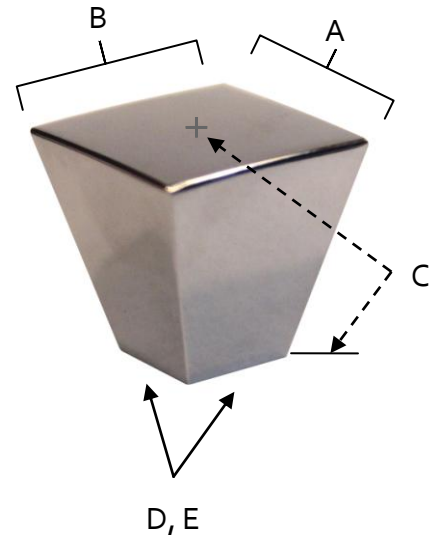

SPECIFICATIONS

STYLE CENTS

KNOBS

A534

FEATURES

Modern styling
Multiple finishes
Concealed installation

WARRANTY

Limited lifetime

FINISHES

Matte Black (MB)
Polished Chrome (PC)
Satin Nickel (SN)
Venetian Bronze (VBRZ)

MATERIAL

Zinc

Item#	A	B	C	D (L)	E (W)
A534	13/16"	13/16"	1 1/8"	3/8"	3/8"

KEY:

A - Length
B - Width
C - Projection
D - Mount Length
E - Mount Width