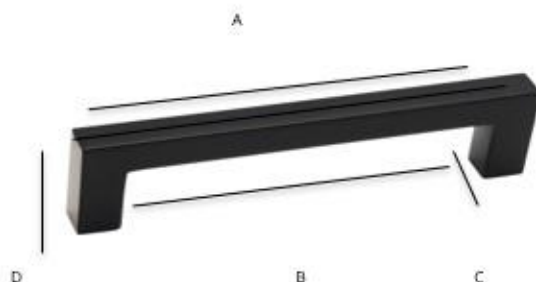

PRODUCT SHEET

KEY:

Item#	A	B	C	D
A533	9 3/16"	224 mm	15/32"	1 1/4"

A - Overall Length
B - Center to Center
C - Width
D - Projection

NOTE: Dimensions and specifications are subject to change without notice.