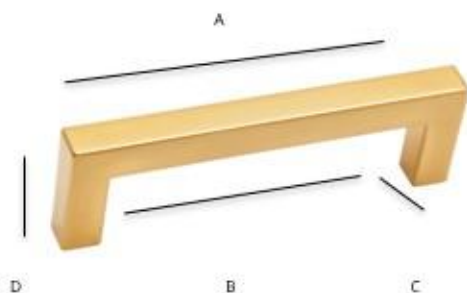

SPECIFICATIONS

STYLE CENTS

96 mm Pull

A530

FEATURES

Modern styling
Multiple finishes
Concealed installation

WARRANTY

Limited lifetime

FINISHES

Matte Black (MB)

Polished Chrome (PC)

Satin Nickel (SN)

Brushed Gold (BG)

MATERIAL

Zinc

PRODUCT SHEET

Item#	A	B	C	D
A530	4 1/4"	96mm	15/32"	1 1/4"

KEY:

- A - Overall Length
- B - Center to Center
- C - Width
- D - Projection

NOTE: Dimensions and specifications are subject to change without notice.