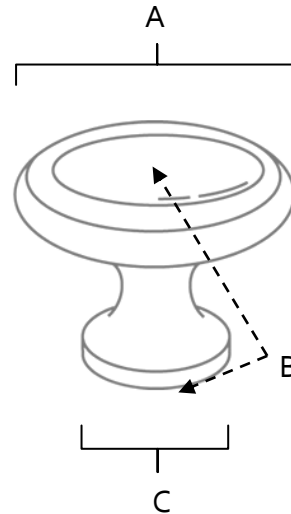

**SPECIFICATIONS**

**TRADITIONAL  
KNOBS**

**FEATURES**

Traditional styling  
Multiple finishes  
Concealed installation

**WARRANTY**

Limited lifetime

**FINISHES**

Polished Brass (PB)  
Polished Chrome (PC)  
Antique English (AE)  
Antique English Matte (AEM)  
Antique Pewter (AP)  
Barcelona (BARC)  
Bronze (BRZ)  
Chocolate Bronze (CHBRZ)  
Matte Black (MB)  
Polished Antique (PA)  
Polished Nickel (PN)  
Satin Nickel (SN)

**MATERIAL**

Brass

Item#	A	B	C
A1150	1"	1"	5/8"
A1151	1 1/4"	1 1/4"	3/4"

**KEY:**

A - Length and Width  
B - Projection  
C - Mount Length and Width

NOTE: Dimensions and specifications are subject to change without notice.