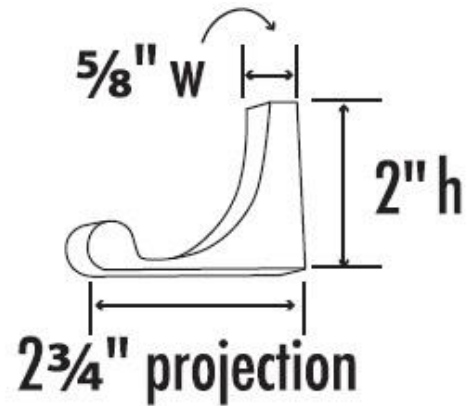

SPECIFICATIONS

LUNA
ROBE HOOK

FEATURES

Transitional styling
Multiple finishes
Concealed installation

WARRANTY

Limited lifetime

FINISHES

Polished Brass (PB)
Polished Brass/Non-lacquered (PB/NL)
Polished Chrome (PC)
Bronze (BRZ)
Polished Nickel (PN)
Satin Nickel (SN)

MATERIAL

Brass

Item#

A688o

NOTE: Dimensions and specifications are subject to change without notice.