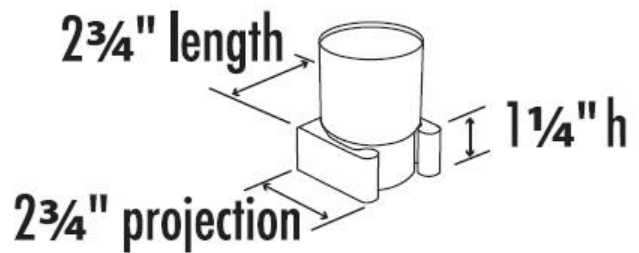

**SPECIFICATIONS**

**LUNA**

COUNTERTOP TUMBLER HOLDER WITH DISH

**FEATURES**

- Transitional styling
- Multiple finishes
- Concealed installation

**WARRANTY**

Limited lifetime

**FINISHES**