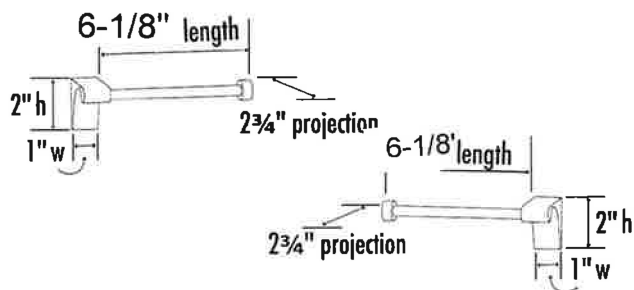

PRODUCT SHEET

Item#

A6866L

A6866R

NOTE: Dimensions and specifications are subject to change without notice.