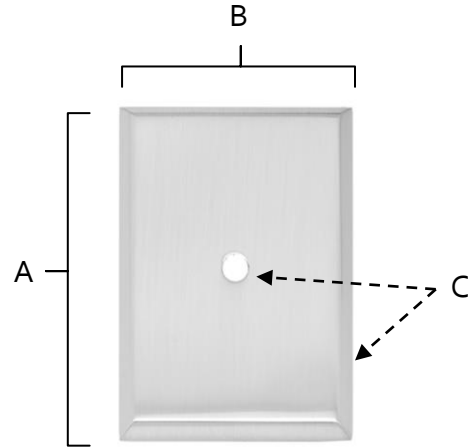

SPECIFICATIONS

**TRADITIONAL
BACKPLATES**

FEATURES

- Traditional styling
- Multiple finishes
- Concealed installation

WARRANTY

Limited lifetime

FINISHES

- Polished Brass (PB)
- Polished Chrome (PC)
- Antique English (AE)
- Antique English Matte (AEM)
- Antique Pewter (AP)
- Barcelona (BARC)
- Bronze (BRZ)
- Chocolate Bronze (CHBRZ)
- Matte Black (MB)
- Polished Antique (PA)
- Polished Nickel (PN)
- Satin Nickel (SN)

MATERIAL

Brass

Item#	A	B	C
A610-14	1 7/8"	1 1/4"	1/8"
A610-38	2 1/4"	1 1/2"	1/8"
A610-45	2 5/8"	1 3/4"	1/8"

KEY:

- A - Length
- B - Width
- C - Projection

NOTE: Dimensions and specifications are subject to change without notice.